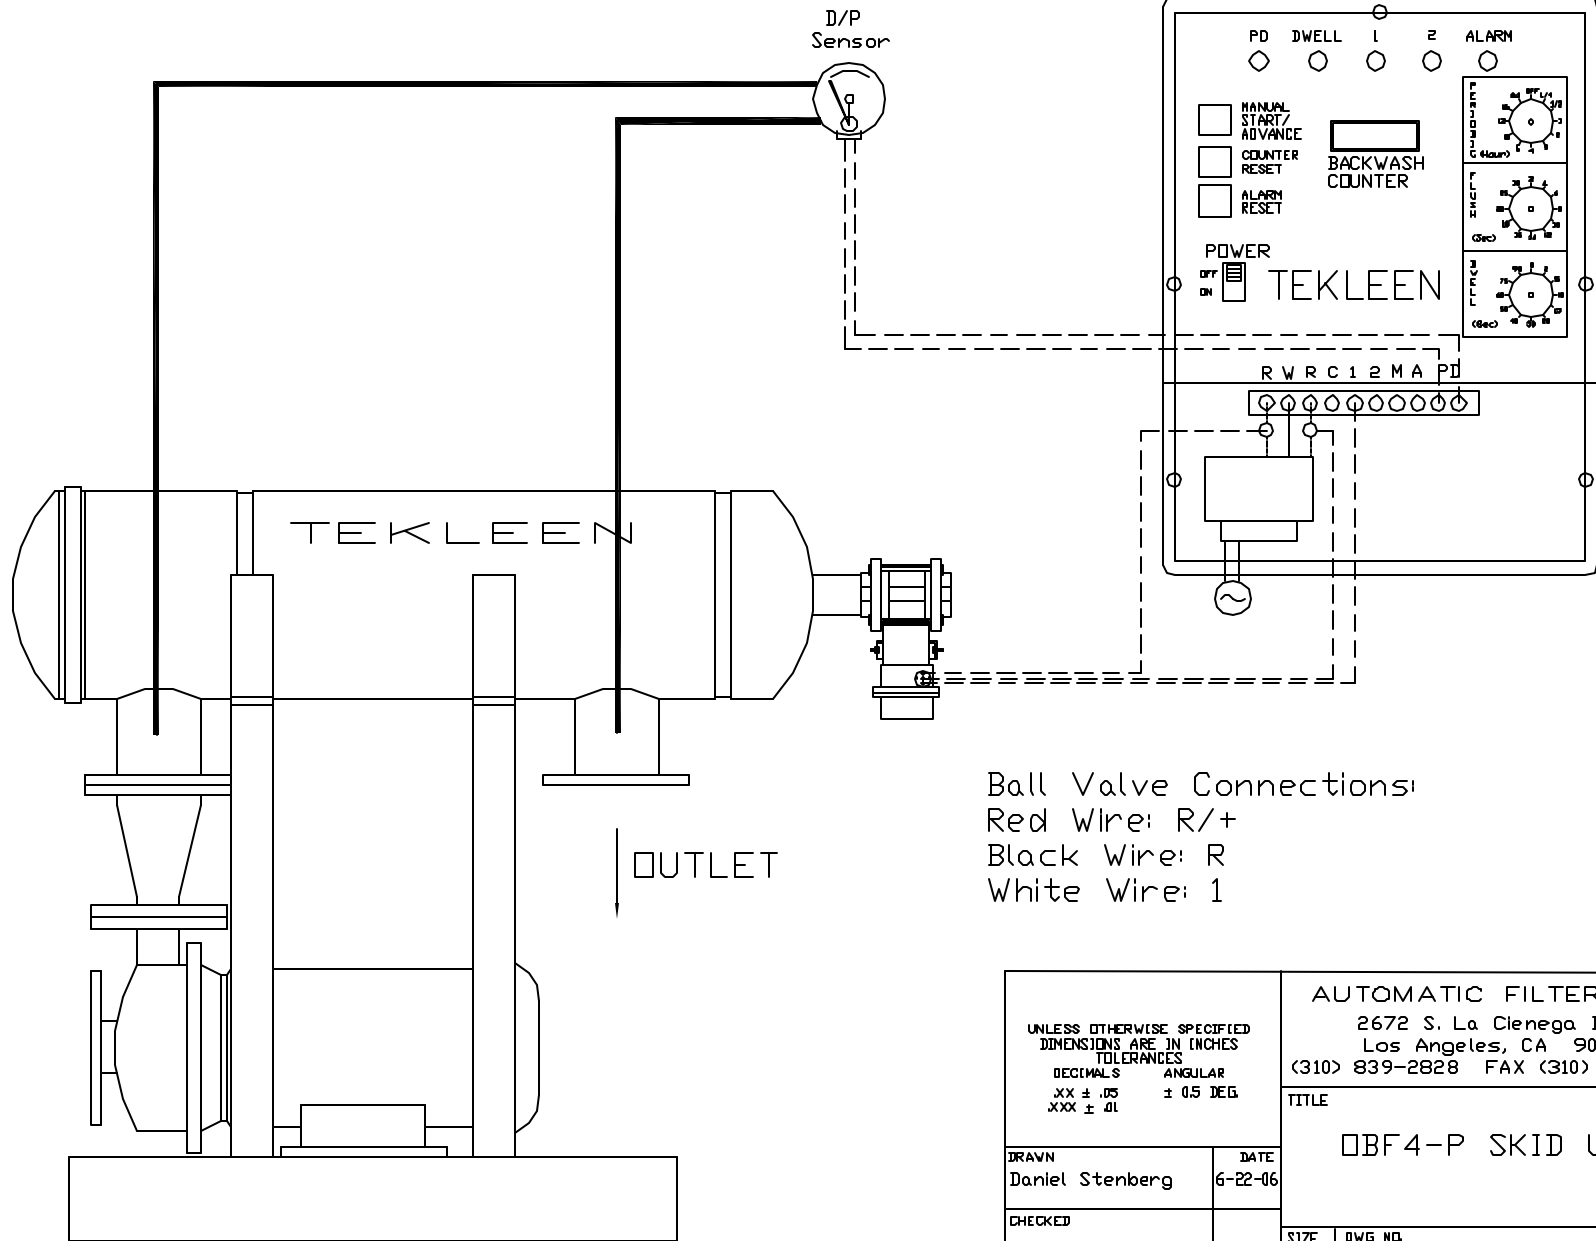

GB6 ELECTRIC CONTROLLER

Ball Valve Connections:
 Red Wire: R/+
 Black Wire: R
 White Wire: 1

UNLESS OTHERWISE SPECIFIED DIMENSIONS ARE IN INCHES TOLERANCES DECIMALS ANGULAR .XX ± .05 ± 0.5 DEG .XXX ± .01		AUTOMATIC FILTERS, INC. 2672 S. La Cienega Blvd. Los Angeles, CA 90034 (310) 839-2828 FAX (310) 839-6878	
		TITLE OBF4-P SKID UNIT	
DRAWN Daniel Stenberg	DATE 6-22-06	SIZE A	DWG NO. skld-obf 4p
CHECKED	DESIGN	REV 0	
		SHEET OF	