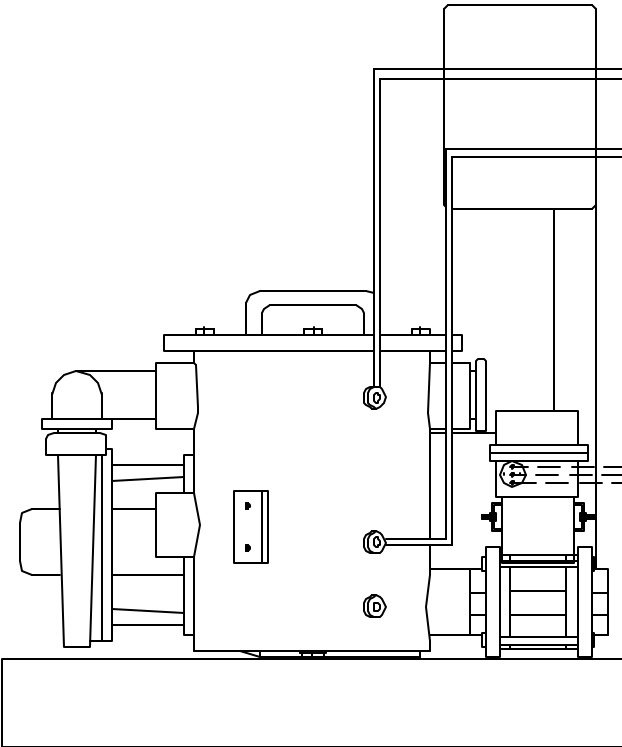

1 2 3 4 5 6 7 8

REVISIONS				
ZONE	REV	DESCRIPTION	DATE	APPROVED

GB6 ELECTRIC CONTROLLER

D/P SWITCH

Ball Valve Connections:
 Red Wire: R/+
 Black Wire: R
 White Wire: 1

UNLESS OTHERWISE SPECIFIED DIMENSIONS ARE IN INCHES TOLERANCES DECIMALS ANGULAR .XX ± .05 ± 0.5 DEG. .XXX ± .01		AUTOMATIC FILTERS, INC. 2672 S. LA CIENEGA BLVD. LOS ANGELES, CA 90034 (310) 839-2828 FAX (310) 839-6878	
DRAWN Daniel Stenberg		DATE 6-23-06	
CHECKED		TITLE ABW2-LP SKID UNIT	
DESIGN		SIZE A	REV 0
SCALE 1:6		SHEET OF	