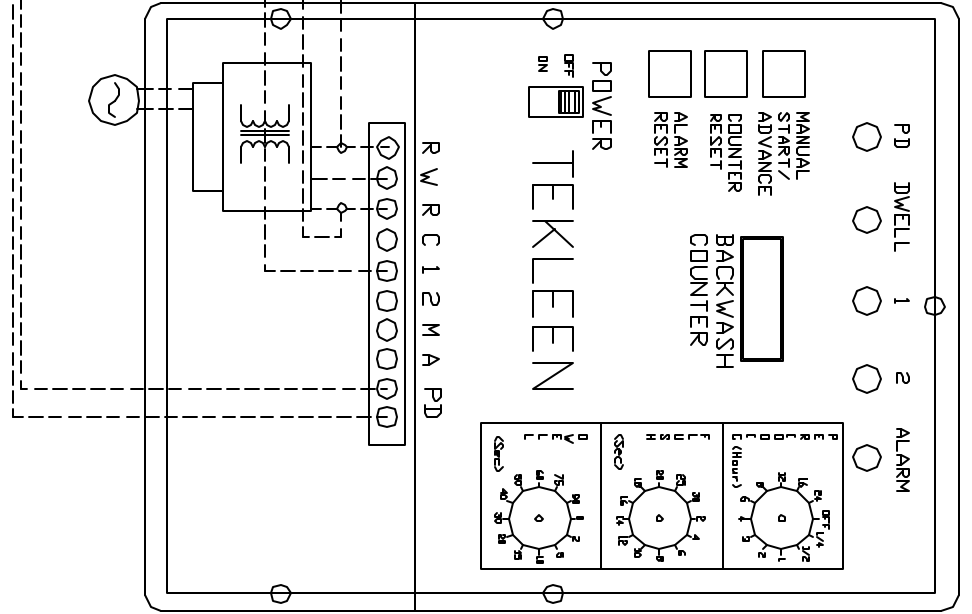

GB6 ELECTRIC CONTROLLER

Red Wire - R/+
 Black Wire - R
 White Wire - 1

UNLESS OTHERWISE SPECIFIED
 DIMENSIONS ARE IN INCHES
 TOLERANCES
 DECIMALS ANGULAR
 .XX ± .05 ± 0.5 DEG
 .XXX ± .01

DRAWN
 David Steenberg
 DATE
 2-2-88

CHECKED
 DESIGN

AUTOMATIC FILTERS, INC.
 2672 S. LA CIENEGA BLVD.
 LOS ANGELES, CA 90034
 (310) 839-2828 FAX (310) 839-6878

TITLE
 MTF SETUP
 with GB6
 & Electric Flush Valve

SIZE
 A
 DWG NO.
 MTF GB6 EFV
 NOT SCALE
 SHEET
 OF