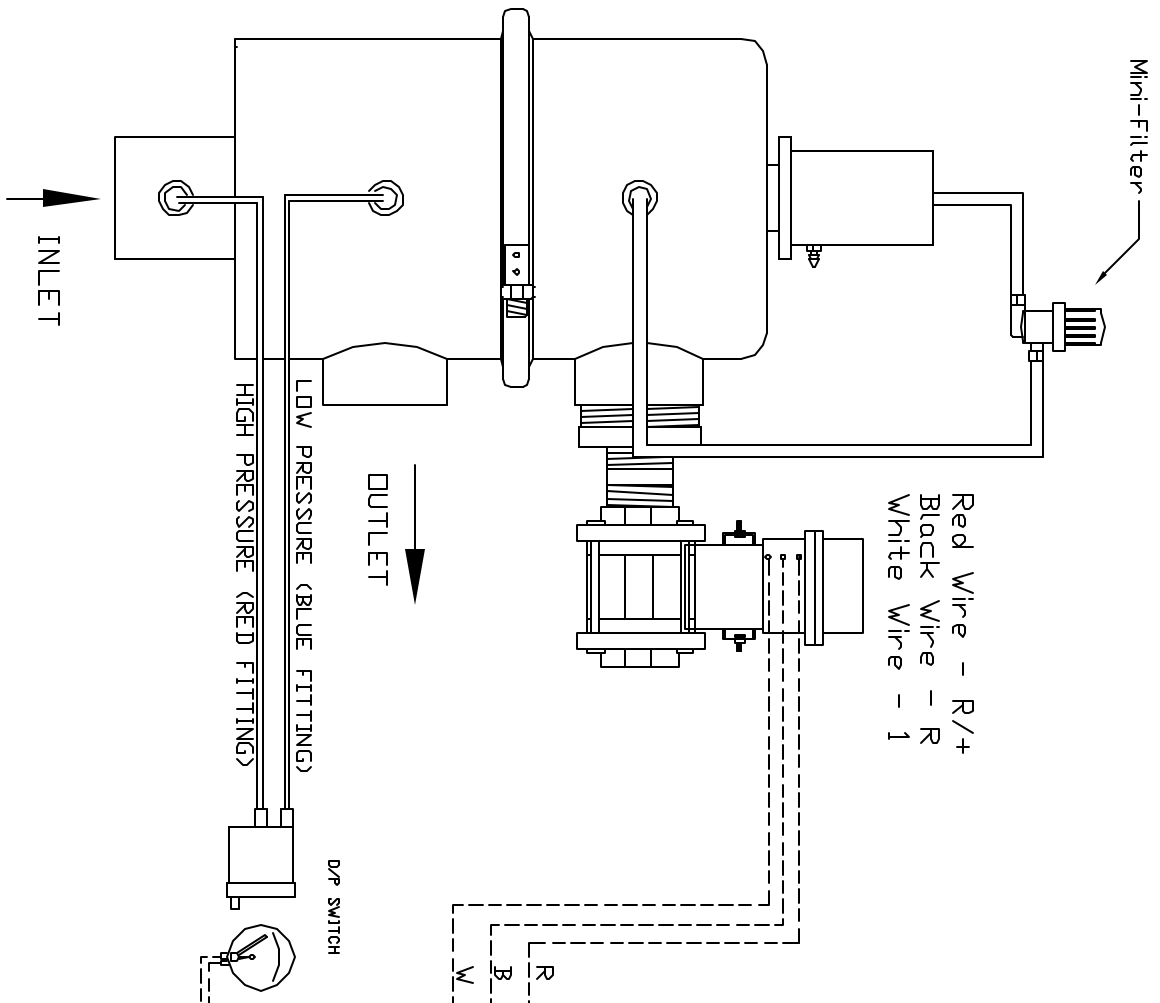

GB6 ELECTRIC CONTROLLER

Red Wire - R/+
 Black Wire - R
 White Wire - 1

UNLESS OTHERWISE SPECIFIED
 DIMENSIONS ARE IN INCHES
 TOLERANCES
 DECIMALS ANGULAR
 .XX ± .05 ± 0.5 DEG
 .XXX ± .01

DRAWN
 David Steenberg
 DATE
 2-2-88

CHECKED
 DESIGN

AUTOMATIC FILTERS, INC.
 2672 S. LA CIENEGA BLVD.
 LOS ANGELES, CA 90034
 (310) 839-2828 FAX (310) 839-6878

TITLE
 MTF SETUP
 with GB6
 & Electric Flush Valve

SIZE
 A
 DWG NO.
 MTF GB6 EFV
 NOT SCALE
 SHEET
 OF