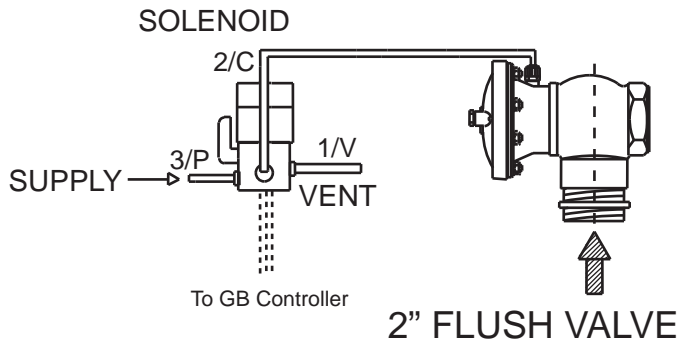

DUAL CHAMBER VALVES

AUTOMATIC FILTERS, INC.

2672 La Cienega Blvd., Los Angeles, CA 90034 USA
(800) 336-1942 (310) 839-2828 Fax (310) 839-6878
info@tekleen.com