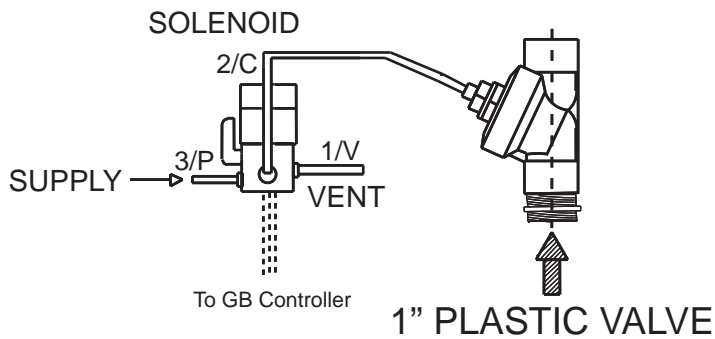

BERMAD LATCHING SOLENOID FLUSHING VALVE CONNECTION

SINGLE CHAMBER VALVES