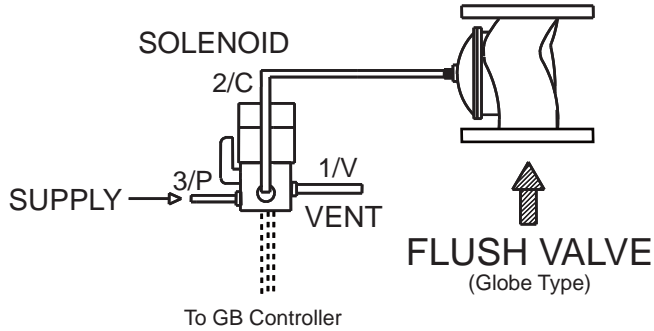

BERMAD LATCHING SOLENOID FLUSHING VALVE CONNECTION

SINGLE CHAMBER VALVES