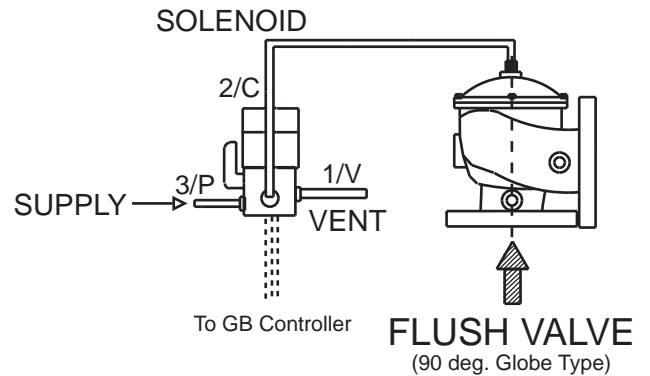

BERMAD LATCHING SOLENOID FLUSHING VALVE CONNECTION

SINGLE CHAMBER VALVES