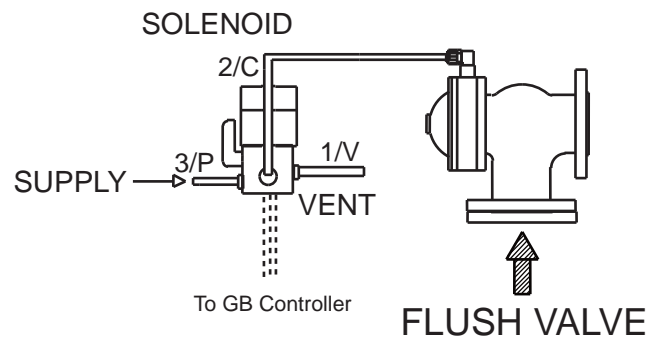

DUAL CHAMBER VALVES

AUTOMATIC FILTERS, INC.

2672 La Cienega Blvd., Los Angeles, CA 90034 USA
(800) 336-1942 (310) 839-2828 Fax (310) 839-6878
info@tekleen.com