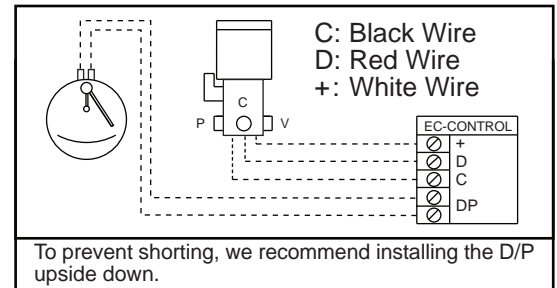

BERMAD LATCHING SOLENOID FLUSHING VALVE CONNECTION

SINGLE CHAMBER VALVES