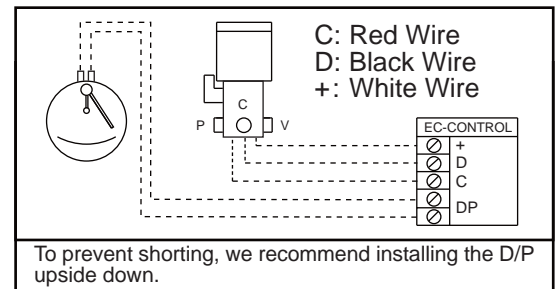

DUAL CHAMBER VALVES

AUTOMATIC FILTERS, INC.

2672 La Cienega Blvd., Los Angeles, CA 90034 USA
(800) 336-1942 (310) 839-2828 Fax (310) 839-6878
info@tekleen.com